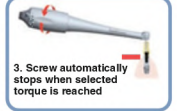

Order Code: 15501

Buy 1 $1,210 ea
Buy 2 $1,149.50 ea
Buy 3 $1,089 ea

A Straumann Group Brand
www.anthogyr.com

KaVo, W&H, Sirona, NSK, EMS, Acteon-Satelec are registered trademarks of their respective owners/companies. MK-dent GmbH and their dealers are not affiliated with, endorsed by, nor economically associated with any of these companies.