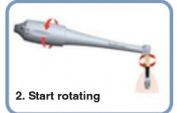

Order Code: 15501

Buy 1 $1,210 ea
Buy 2 $1,149.50 ea
Buy 3 $1,089 ea

A Straumann Group Brand
www.anthogyr.com

KaVo, W&H, Sirona, NSK, EMS, Acteon-Satelec are registered trademarks of their respective owners/companies. MK-dent GmbH and their dealers are not affiliated with, endorsed by, nor economically associated with any of these companies.